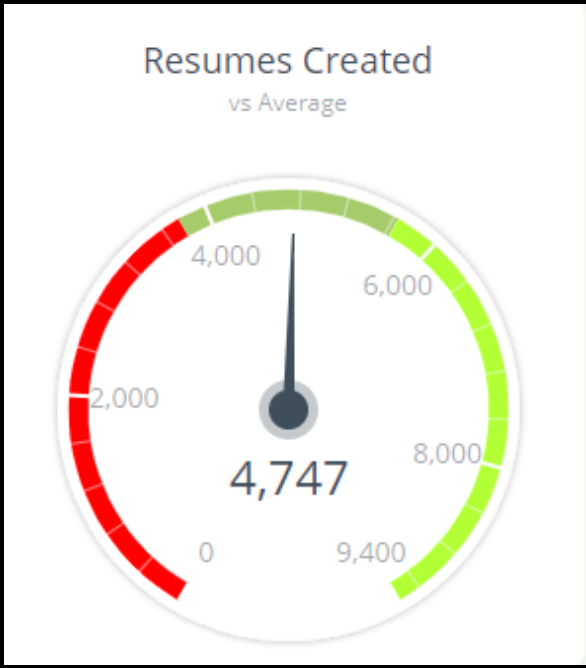

MANITOBA START DASHBOARD

INTAKE SERVICES

INTAKE SERVICES (all Immigration Categories)

INTAKE SERVICES (all Refugee Immigration Categories)

INTAKE SERVICES (Work Permit & Study Permit)

CAREER SERVICES

CAREER SERVICES - Provincial Nominees Pre-Arrival Career

Foreign Occupations

Top 20

JOB MATCHING UNIT – Job Placements

Total Placements **2408**
Direct / Assisted
Total Placements

● Direct Placement
● Assisted Placeme...

Direct Placements **776**
By Employment Type
Direct Placements