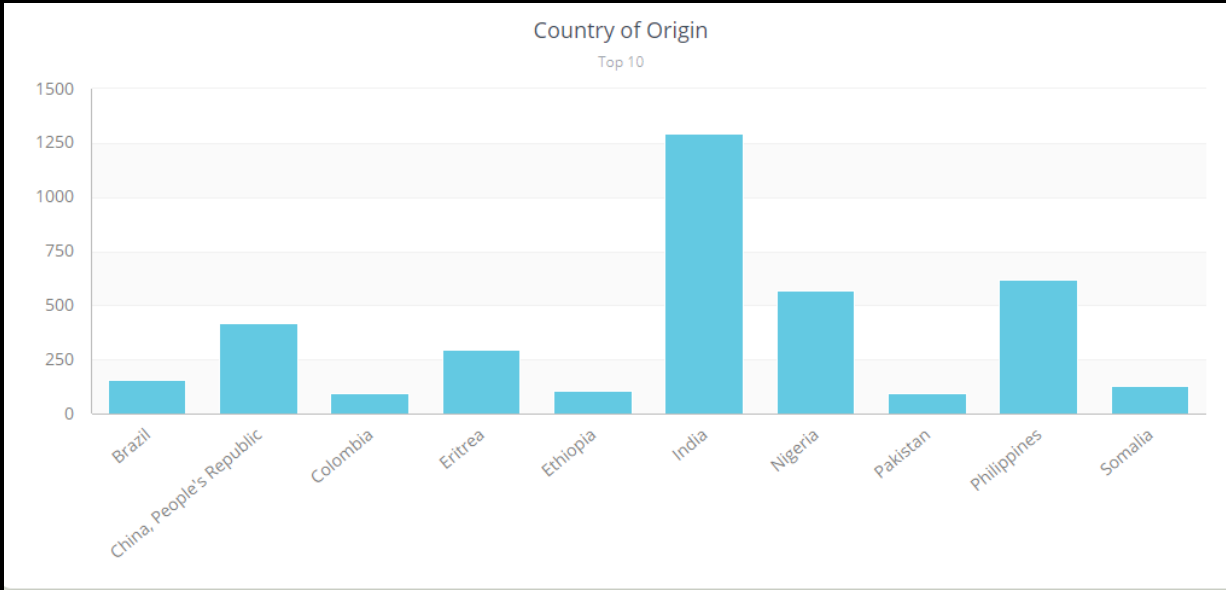

MANITOBA START DASHBOARD

INTAKE SERVICES

INTAKE SERVICES (all Immigration Categories)

INTAKE SERVICES (all Refugee Immigration Categories)

INTAKE SERVICES (Work Permit & Study Permit)

CAREER SERVICES

CAREER SERVICES - Provincial Nominees Pre-Arrival Career

Foreign Occupations

Top 20

JOB MATCHING UNIT – Job Placements

Total Placements **2408**
Direct / Assisted
Total Placements

● Direct Placement
● Assisted Placeme...

Direct Placements **776**
By Employment Type
Direct Placements