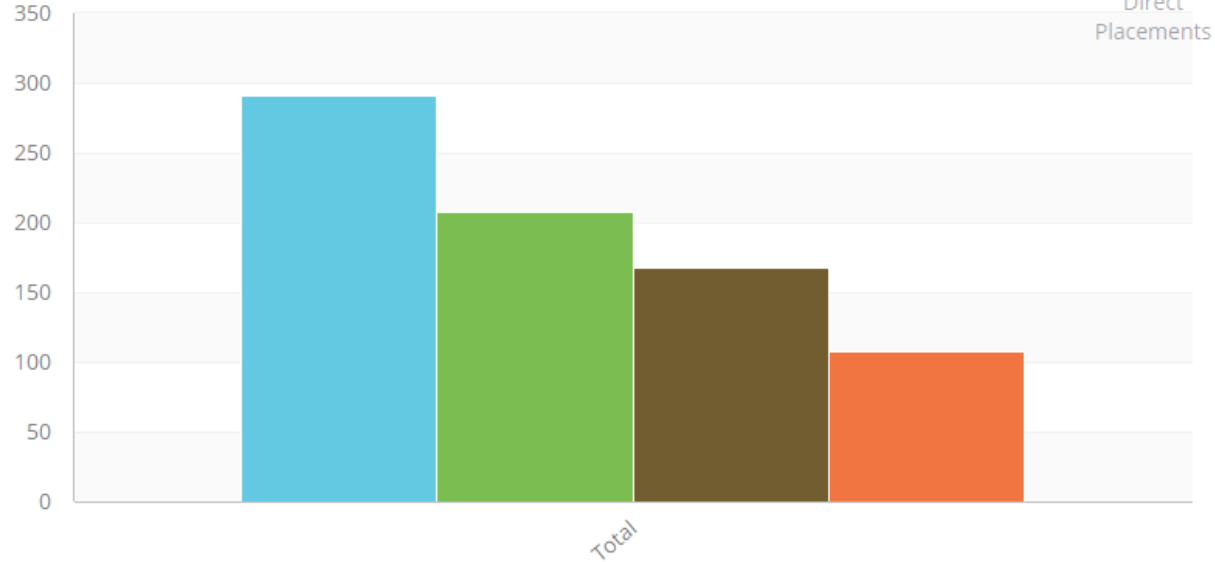

Foreign Occupations

Top 20

JOB MATCHING UNIT – Job Placements

Total Placements **2408**
Direct / Assisted
Total Placements

● Direct Placement
● Assisted Placeme...

Direct Placements **776**
By Employment Type
Direct Placements

● Related to Pre-Arrival Career Path
● Related to New Career Path
● Work Experience
● Temporary, Unrelated to Career Path

JOB MATCHING UNIT – Post-Arrival Career