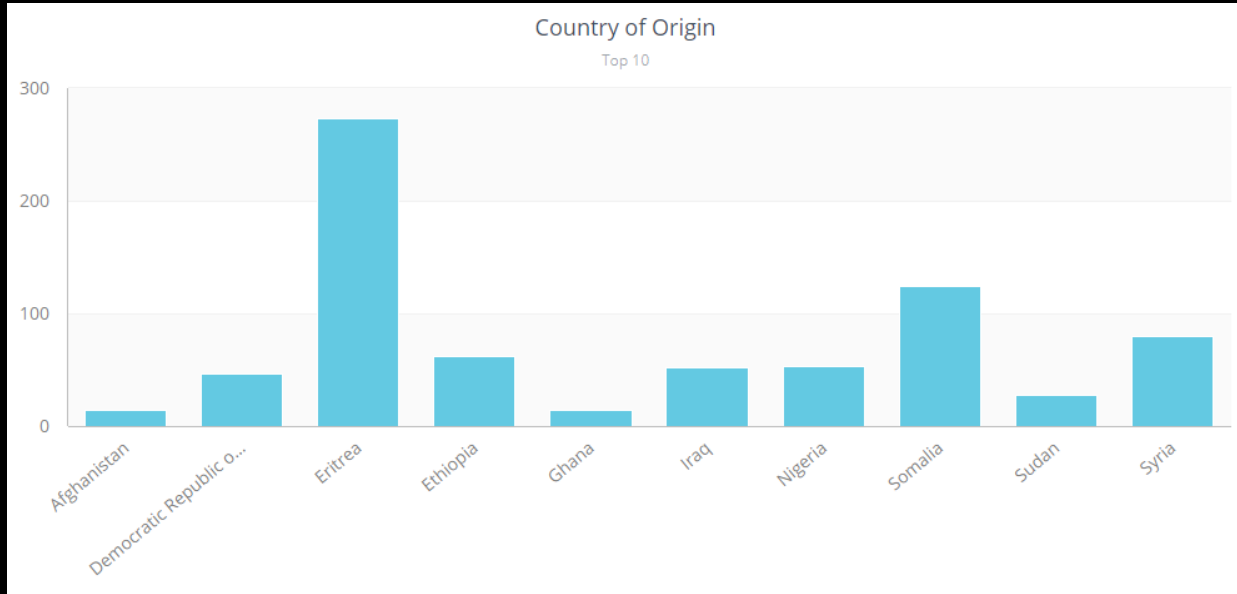

MANITOBA START DASHBOARD

INTAKE SERVICES

INTAKE SERVICES (all Immigration Categories)

INTAKE SERVICES (all Refugee Immigration Categories)

INTAKE SERVICES (Work Permit & Study Permit)

CAREER SERVICES

CAREER SERVICES - Provincial Nominees Pre-Arrival Career

Foreign Occupations

Top 20

JOB MATCHING UNIT – Job Placements

Total Placements **2408**
Direct / Assisted
Total Placements

● Direct Placement
● Assisted Placeme...

Direct Placements **776**
By Employment Type
Direct Placements