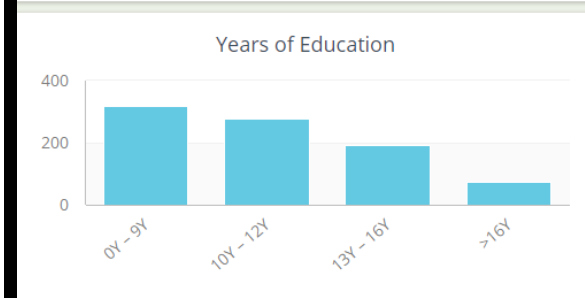

MANITOBA START DASHBOARD

INTAKE SERVICES

INTAKE SERVICES (all Immigration Categories)

INTAKE SERVICES (all Refugee Immigration Categories)

INTAKE SERVICES (Work Permit & Study Permit)

CAREER SERVICES

CAREER SERVICES - Provincial Nominees Pre-Arrival Career