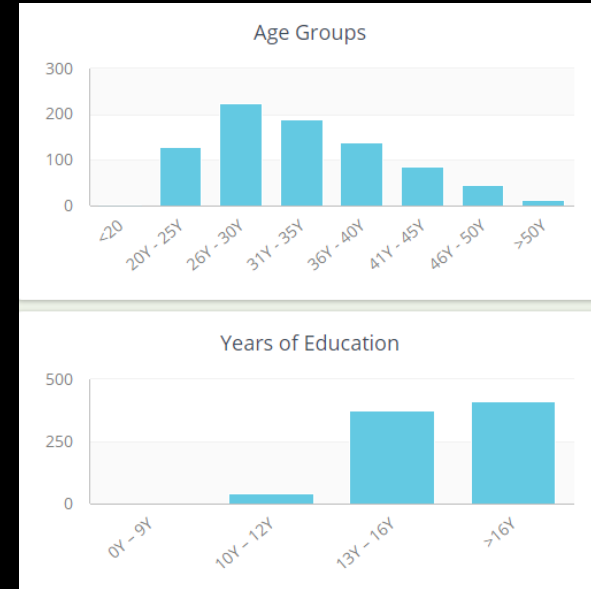

MANITOBA START DASHBOARD

INTAKE SERVICES

INTAKE SERVICES (all Immigration Categories)

INTAKE SERVICES (all Refugee Immigration Categories)

INTAKE SERVICES (Work Permit & Study Permit)

CAREER SERVICES

CAREER SERVICES - Provincial Nominees Pre-Arrival Career