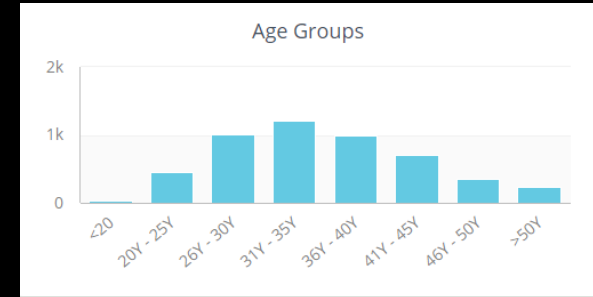

MANITOBA START DASHBOARD

INTAKE SERVICES

INTAKE SERVICES (all Immigration Categories)

INTAKE SERVICES (all Refugee Immigration Categories)

INTAKE SERVICES (Work Permit & Study Permit)

CAREER SERVICES

CAREER SERVICES - Provincial Nominees Pre-Arrival Career