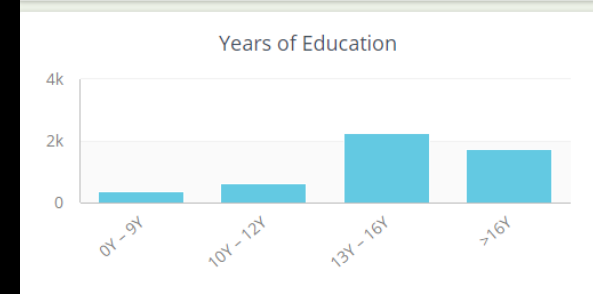

MANITOBA START DASHBOARD

INTAKE SERVICES

INTAKE SERVICES (all Immigration Categories)

INTAKE SERVICES (all Refugee Immigration Categories)

INTAKE SERVICES (Work Permit & Study Permit)

CAREER SERVICES

CAREER SERVICES - Provincial Nominees Pre-Arrival Career