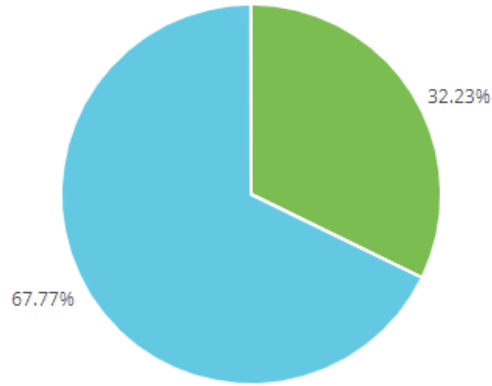

MANITOBA START DASHBOARD

INTAKE SERVICES

INTAKE SERVICES (all Immigration Categories)

INTAKE SERVICES (all Refugee Immigration Categories)

INTAKE SERVICES (Work Permit & Study Permit)

CAREER SERVICES

CAREER SERVICES - Provincial Nominees Pre-Arrival Career

Foreign Occupations

Top 20

JOB MATCHING UNIT – Job Placements

Total Placements **2408**
Direct / Assisted
Total Placements

● Direct Placement
● Assisted Placeme...

Direct Placements **776**
By Employment Type
Direct Placements