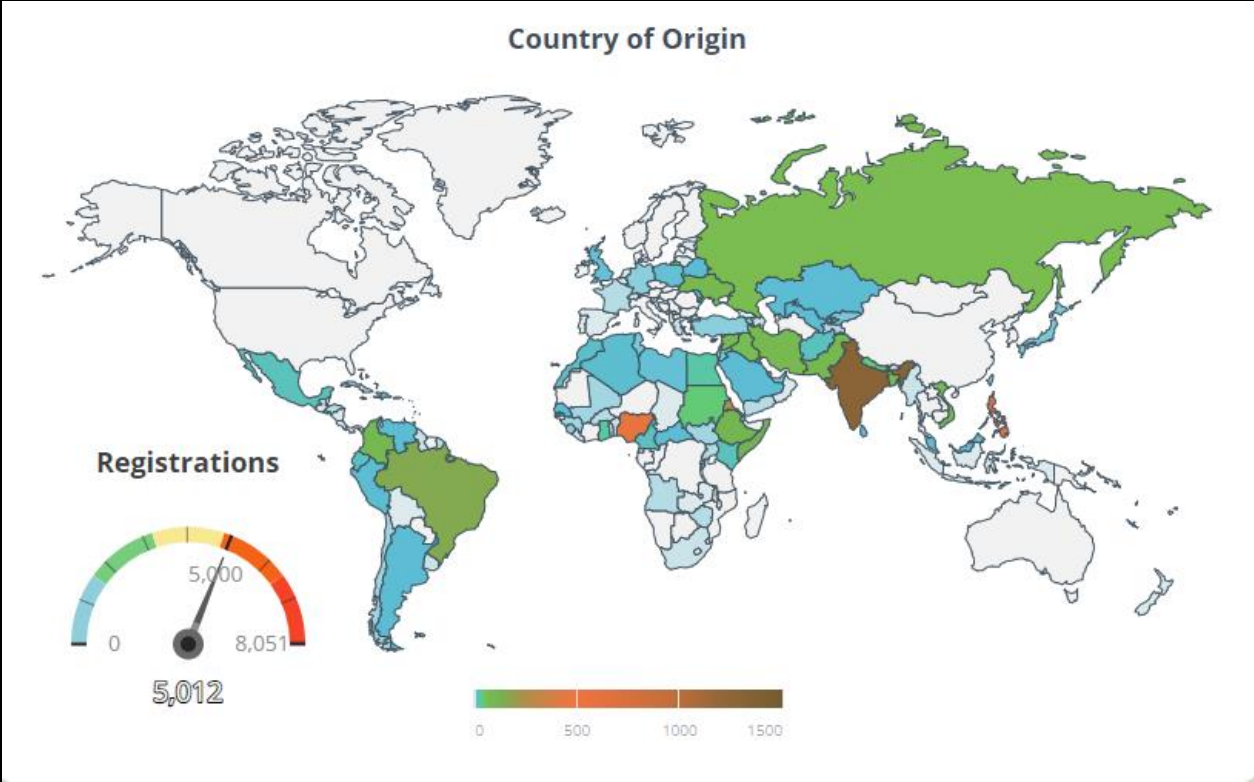

MANITOBA START DASHBOARD

INTAKE SERVICES

INTAKE SERVICES (all Immigration Categories)

INTAKE SERVICES (all Refugee Immigration Categories)

INTAKE SERVICES (Work Permit & Study Permit)

CAREER SERVICES

CAREER SERVICES - Provincial Nominees Pre-Arrival Career

Foreign Occupations

Top 20

JOB MATCHING UNIT – Job Placements

Total Placements **2408**
Direct / Assisted
Total Placements

● Direct Placement
● Assisted Placeme...

Direct Placements **776**
By Employment Type
Direct Placements