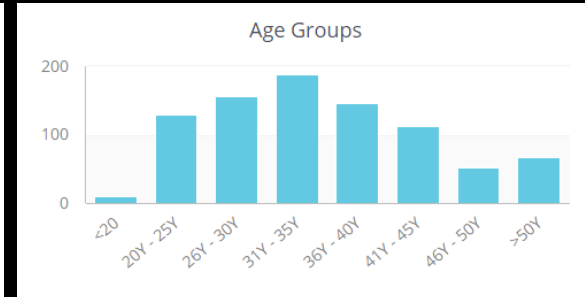

MANITOBA START DASHBOARD

INTAKE SERVICES

INTAKE SERVICES (all Immigration Categories)

INTAKE SERVICES (all Refugee Immigration Categories)

INTAKE SERVICES (Work Permit & Study Permit)

CAREER SERVICES

CAREER SERVICES - Provincial Nominees Pre-Arrival Career