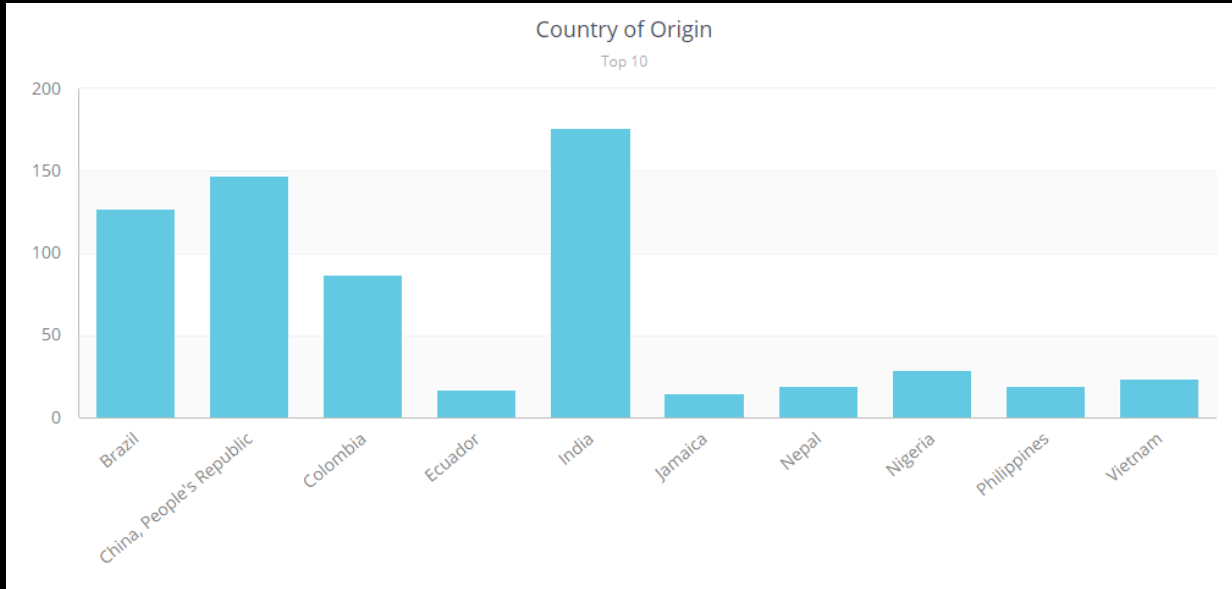

MANITOBA START DASHBOARD

INTAKE SERVICES

INTAKE SERVICES (all Immigration Categories)

INTAKE SERVICES (all Refugee Immigration Categories)

INTAKE SERVICES (Work Permit & Study Permit)

CAREER SERVICES

CAREER SERVICES - Provincial Nominees Pre-Arrival Career

Foreign Occupations

Top 20

JOB MATCHING UNIT – Job Placements

Total Placements **2408**
Direct / Assisted
Total Placements

● Direct Placement
● Assisted Placeme...

Direct Placements **776**
By Employment Type
Direct Placements