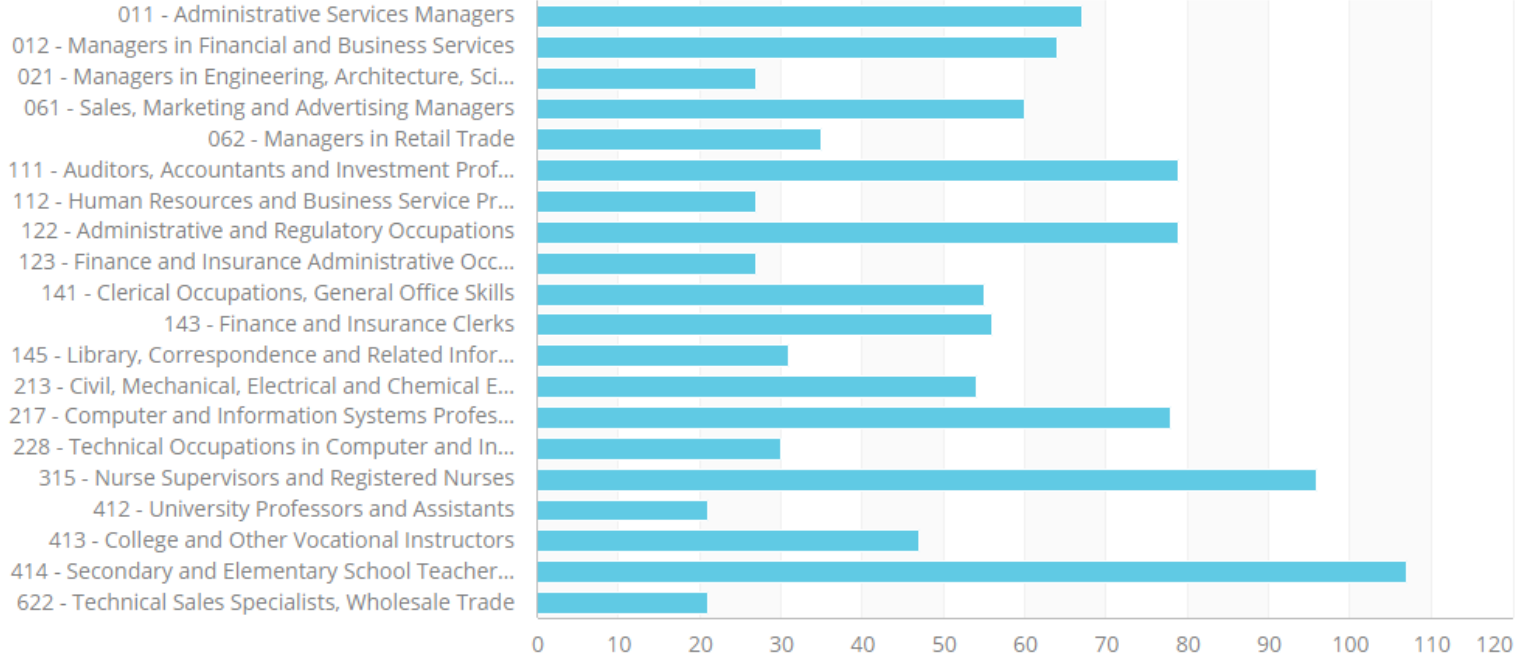

MANITOBA START DASHBOARD

INTAKE SERVICES

INTAKE SERVICES (all Immigration Categories)

INTAKE SERVICES (all Refugee Immigration Categories)

INTAKE SERVICES (Work Permit & Study Permit)

CAREER SERVICES

CAREER SERVICES - Provincial Nominees Pre-Arrival Career

Foreign Occupations

Top 20

JOB MATCHING UNIT – Job Placements

Total Placements **2408**
Direct / Assisted
Total Placements

● Direct Placement
● Assisted Placeme...

Direct Placements **776**
By Employment Type
Direct Placements